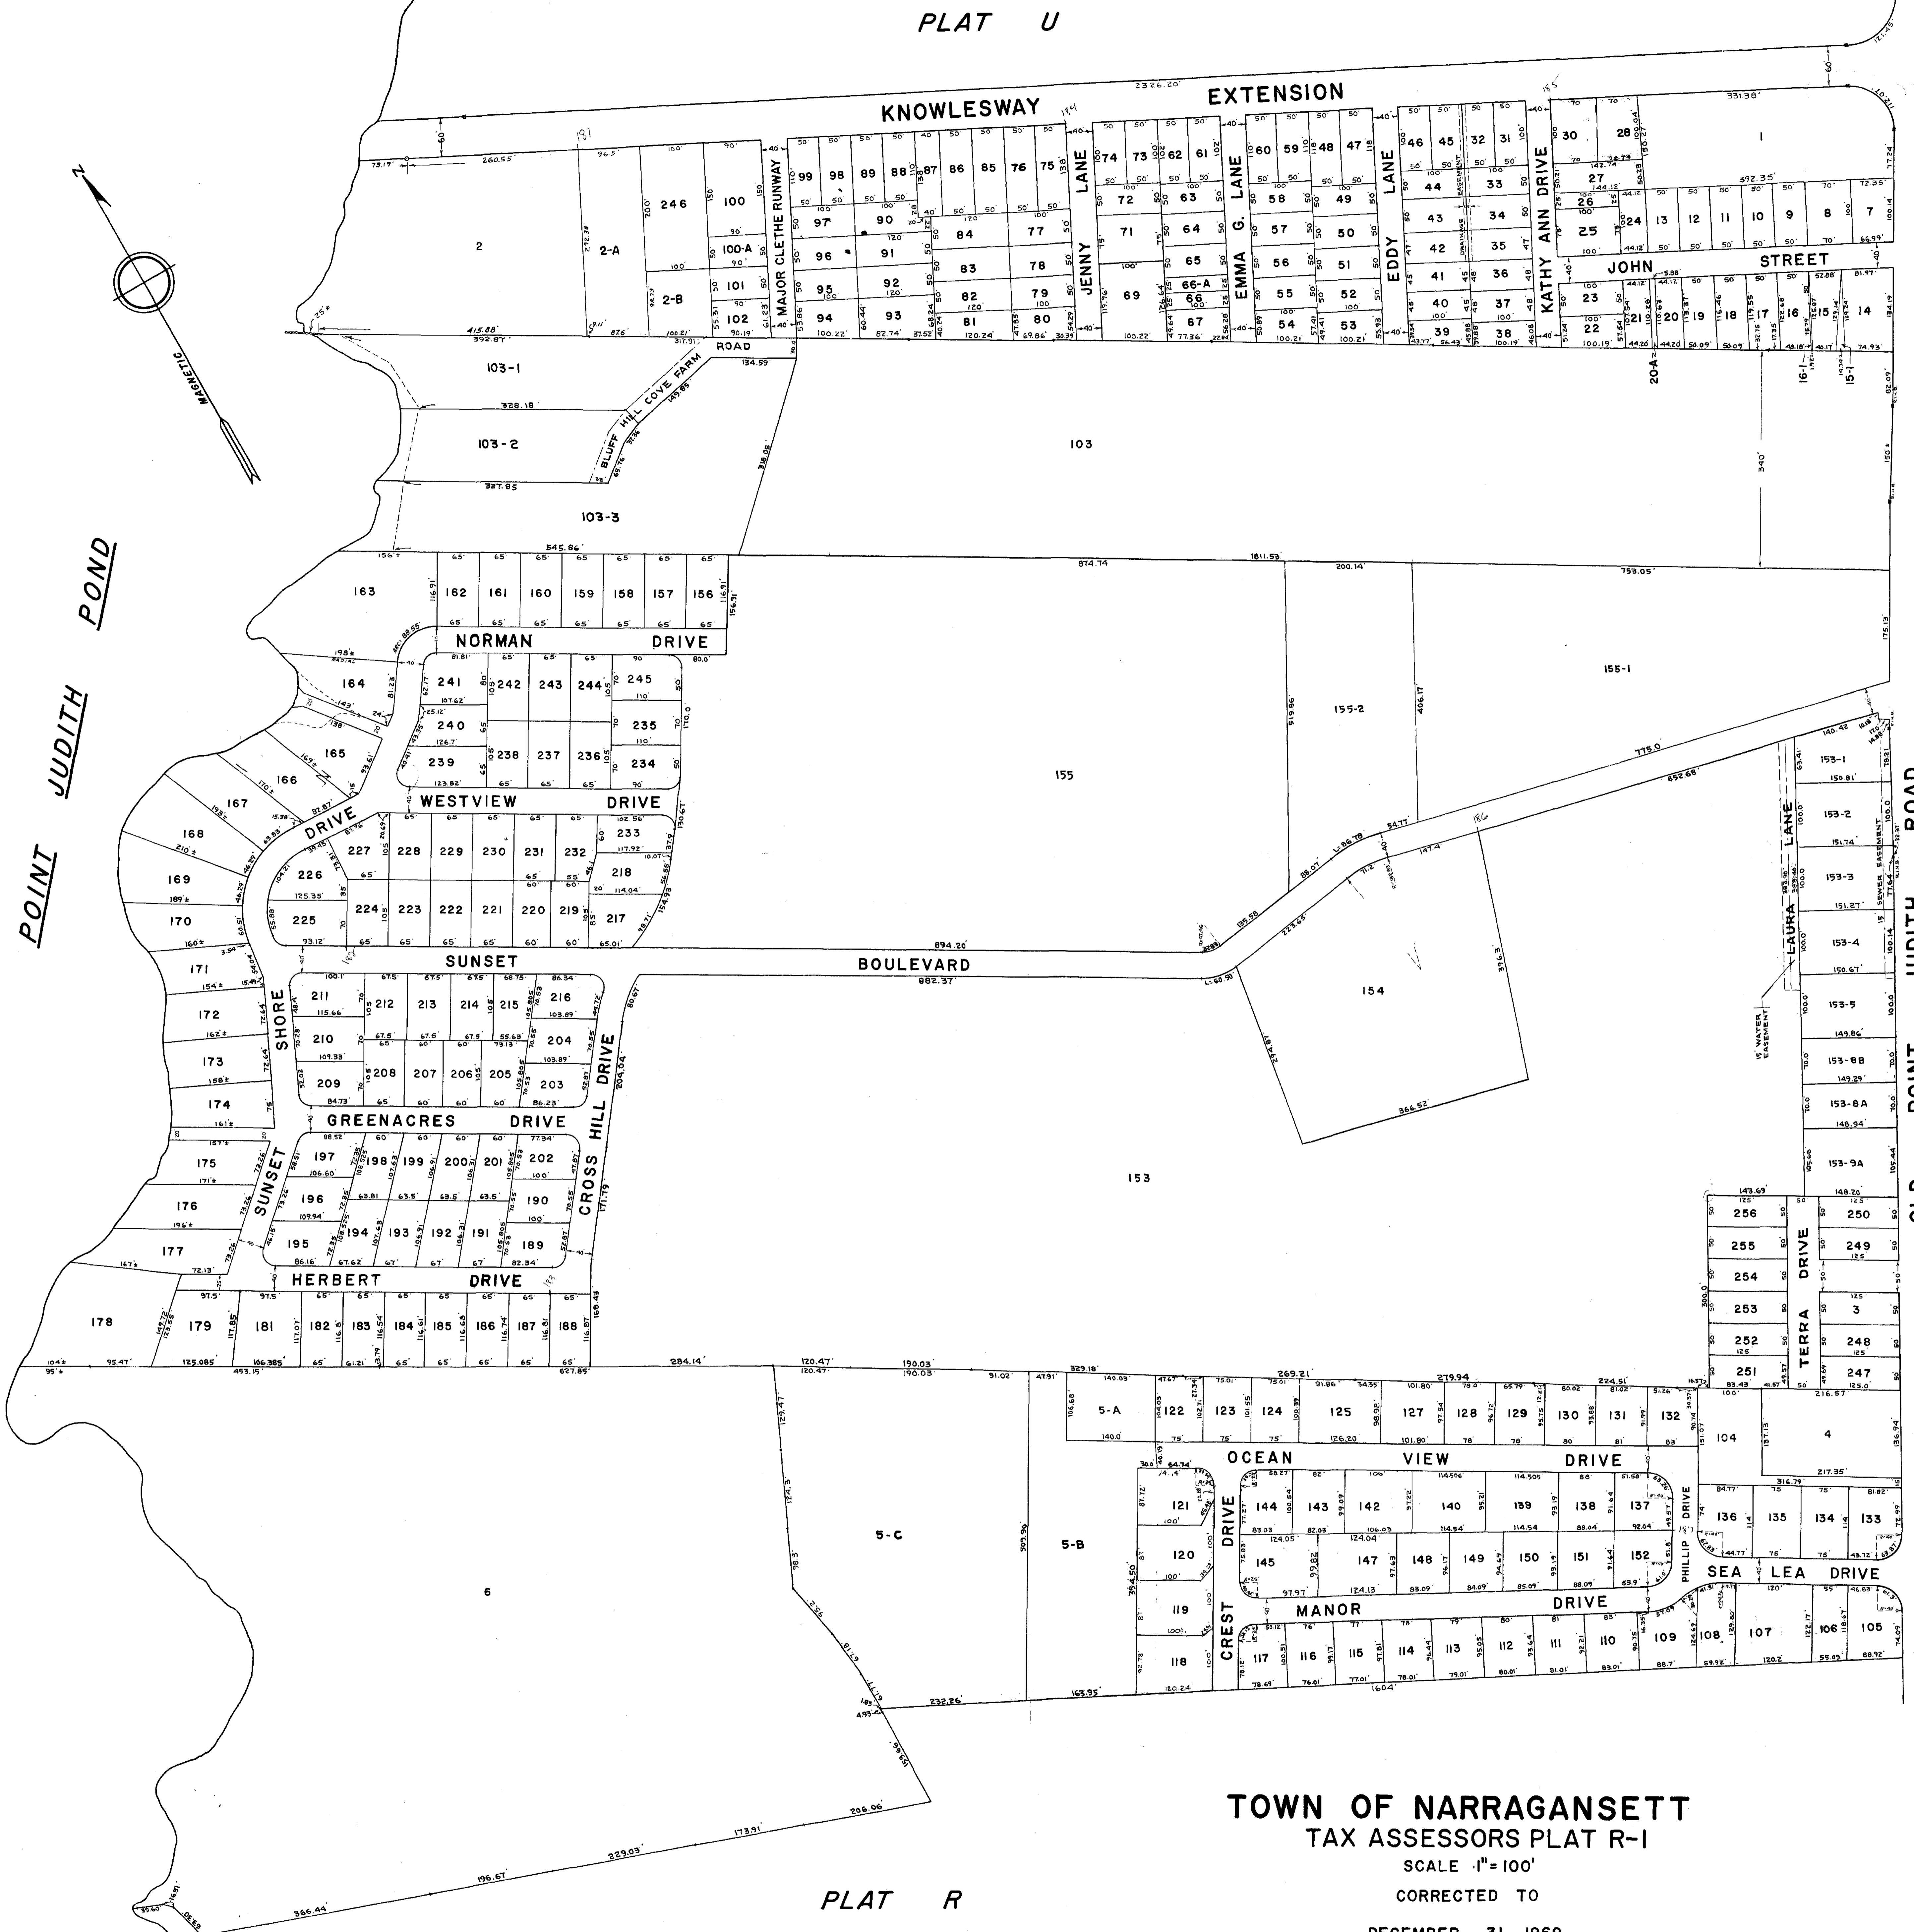

PLAT U

KNOWLESWAY EXTENSION

POINT JUDITH POND

POINT JUDITH

POINT JUDITH

POINT JUDITH

POINT JUDITH

POINT JUDITH

PLAT R

PLAT K

OLD POINT JUDITH ROAD

PLAT L

TOWN OF NARRAGANSETT
TAX ASSESSORS PLAT R-I

SCALE 1"=100'

CORRECTED TO

- DECEMBER 31, 1969.
- DECEMBER 31, 1979.
- DECEMBER 31, 1989.
- DECEMBER 31, 1999.
- DECEMBER 31, 2002.