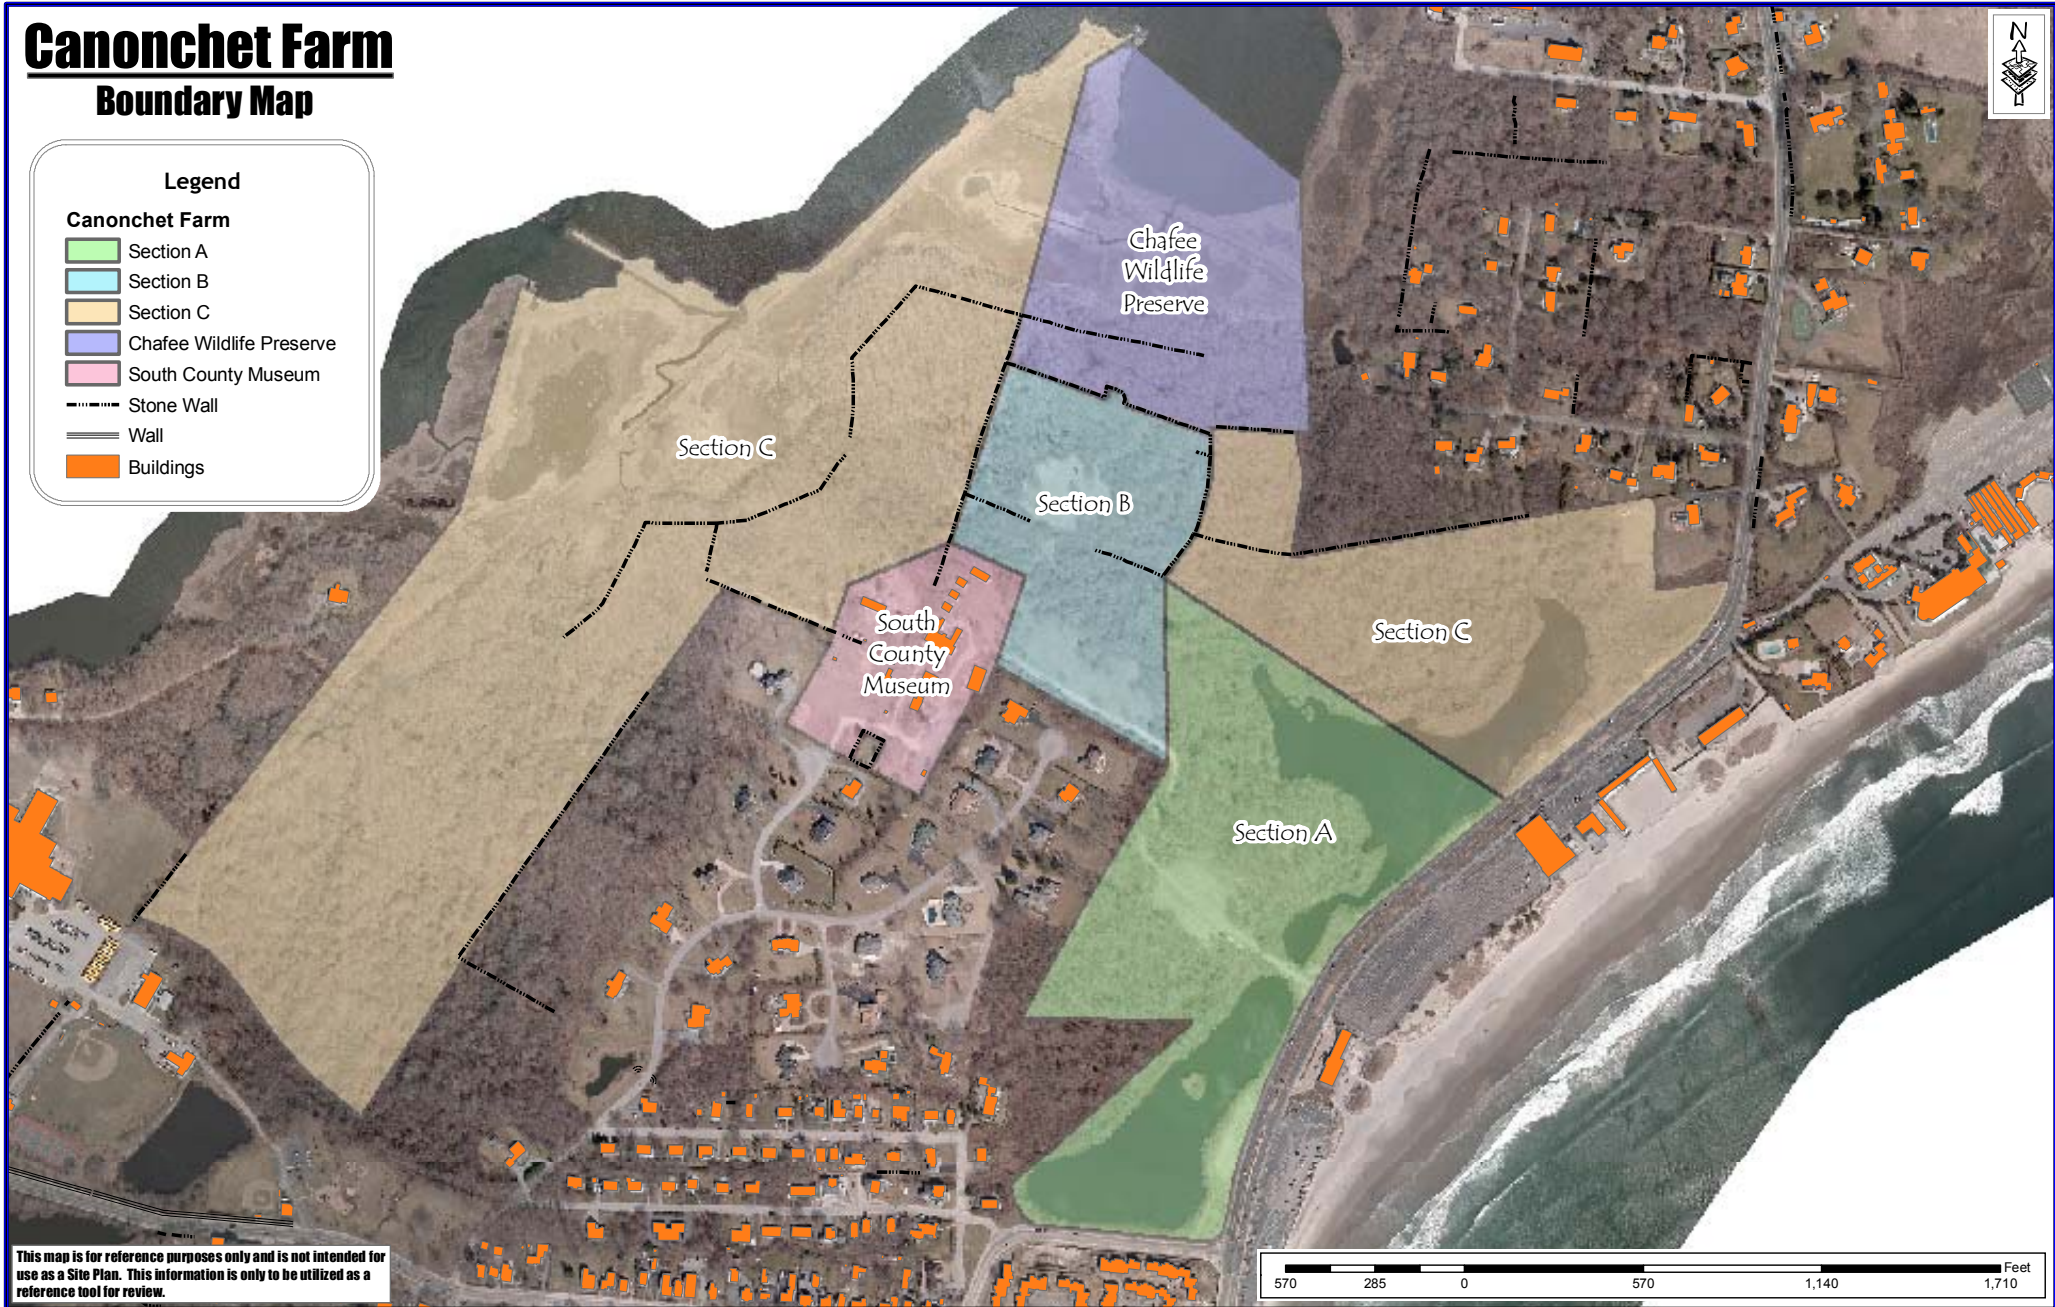

# Canonchet Farm

## Boundary Map

### Legend

#### Canonchet Farm

- Section A
- Section B
- Section C
- Chafee Wildlife Preserve
- South County Museum
- Stone Wall
- Wall
- Buildings

This map is for reference purposes only and is not intended for use as a Site Plan. This information is only to be utilized as a reference tool for review.